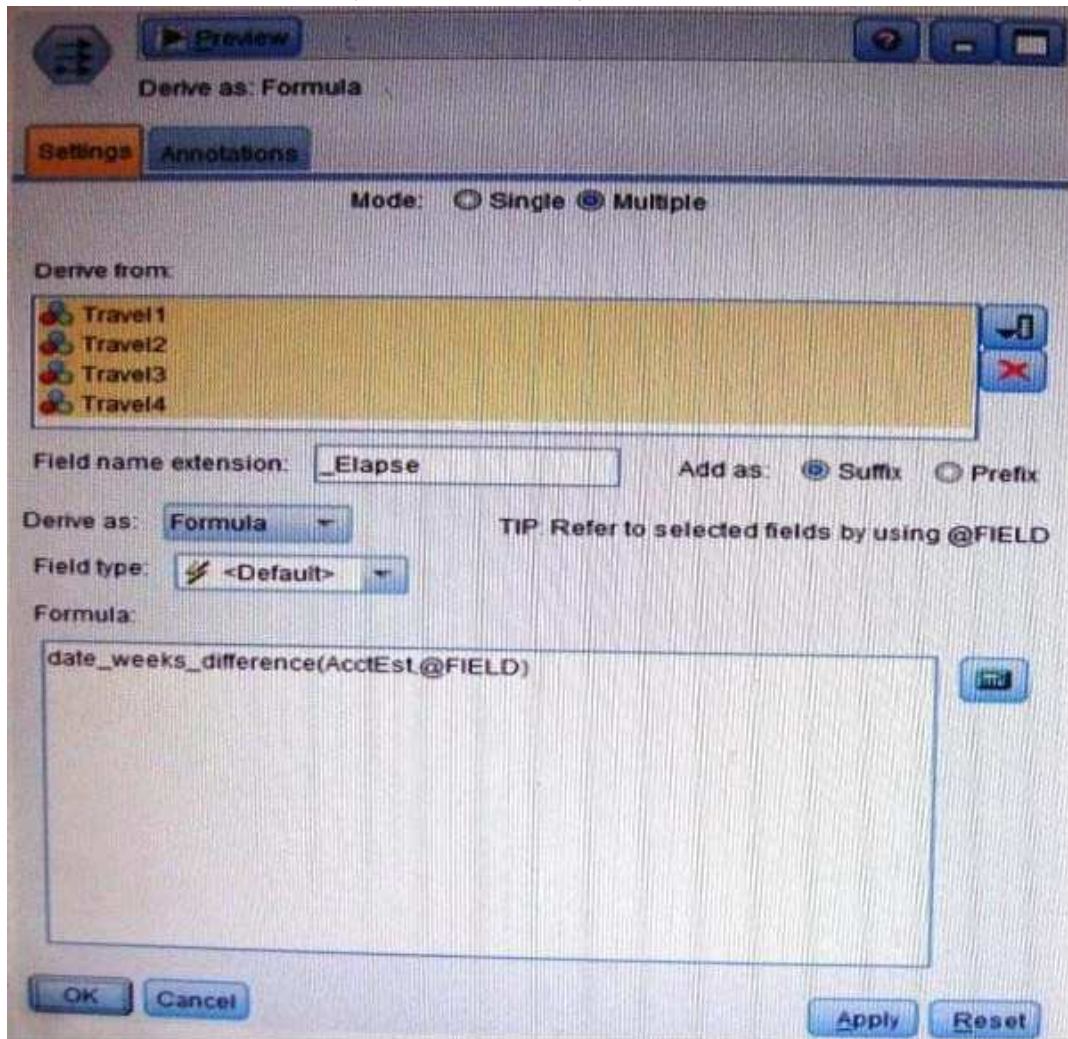

**Exam : SPS-201**

**Title :** IBMSPSSMBPDA: IBM  
SPSS Modeler Business  
Partner Data Analyst  
Associate

**Version :** Demo

www.Pass4itSure.com

1. Which fields are created by this Derive dialog?

- A. Three fields representing the difference between Travel-1 and each of other Travel fields.
- B. No operation will be performed because the express is invalid.
- C. Four fields representing the difference in weeks between AcctEst and each of the travel fields.
- D. A field representing the difference between AcctEst and the global @ FIELD value.

Answer: C

2. A prison system has historical data on prison inmates and wants to find what factors are related to recidivism (return to prison). What type of model would be used?

- A. Segmentation model
- B. Classification model
- C. Association model
- D. Anomaly model

Answer: BA

3. Which node is used to read data from a comma delimited text file?

- A. Var. File
- B. Data Collection
- C. Fixed File

D. Statistics File

Answer: A

[www.Pass4itSure.com](https://www.Pass4itSure.com)