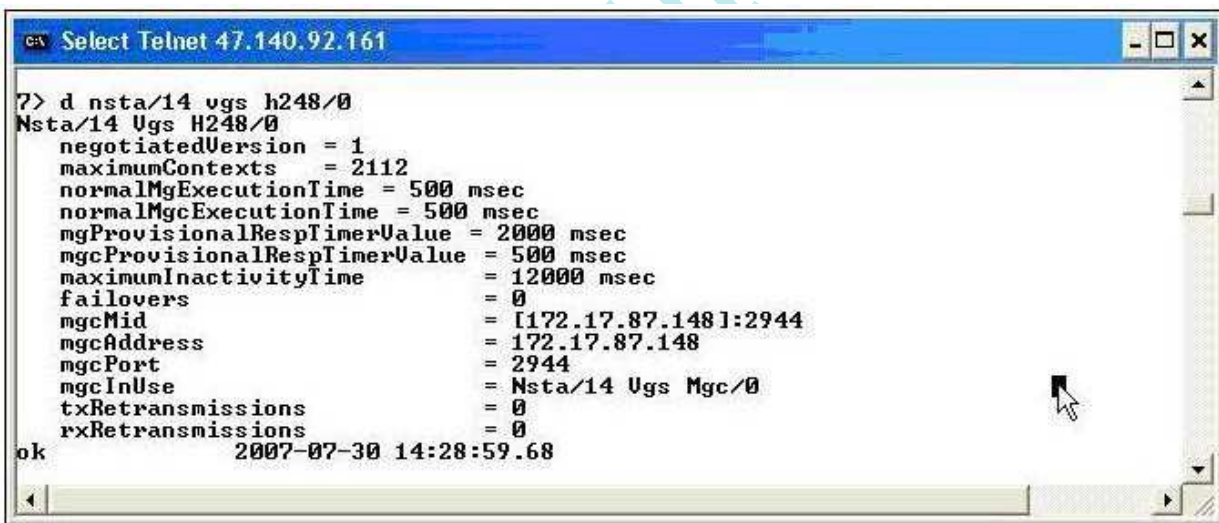

- A. tidy sw
- B. tidy -q sw
- C. tidy -all prov
- D. remove Sw AV/named\_version

**Answer: B**

6. Which command is used to show all the software applications on the hard drive of a Multiservice Switch 15000?

- A. d sw av
- B. d -p sw

- C. d sw avl
- D. l sw av/\*

**Answer: D**

7. What is the component name that represents an instance of a Media Gateway 15000?

- A. Logical Processor (LP)
- B. TDM Access Group (TAG)
- C. Basic Rate Access Group Server (BRAGS)
- D. Narrowband Services Trunk over ATM (NSTA)

**Answer: D**

8. Click the exhibit button.

What network element does the IP Address and UDP Port number as shown by operational attribute mgcMid identify?

- A. Gateway Controller (GWC)
- B. CS2000 Management Tool (CMT) C.
- Media Gateway 15000 (MG 15000)
- D. Communication Server (CS2000/CS2000-c)