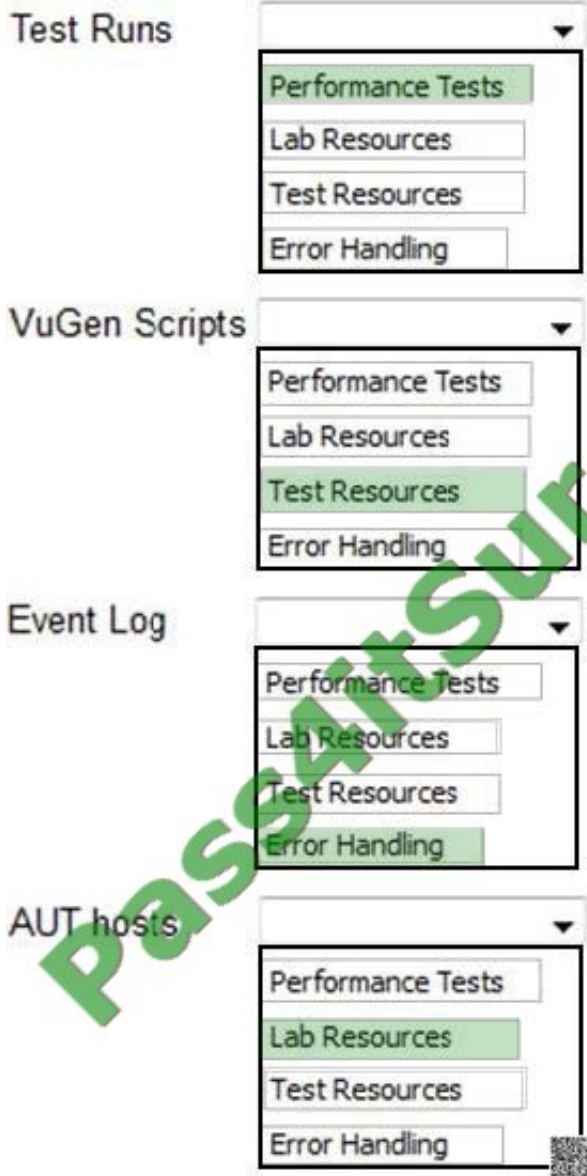

QUESTION 3

What is a main difference between Performance Center and LoadRunner?

- A. It allows management of all test users, resources, and assets in a centralized way.
- B. It allows scheduling a delayed test start, even if the test operator is away.
- C. It allows dynamic distribution of test load to different Load Generators
- D. It allows concurrent load testing by different members of the team, provided more than one controller is licensed

Correct Answer: A

QUESTION 4