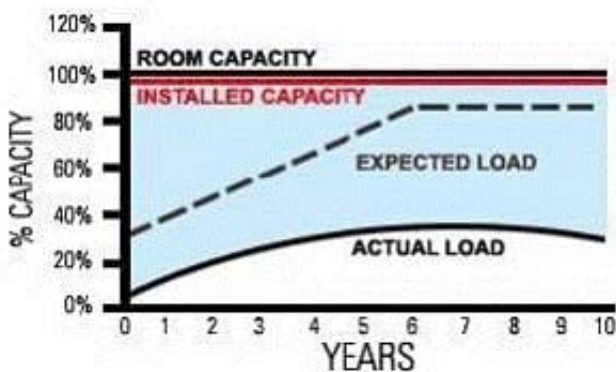

QUESTION 1

Which type of rack / enclosure would you select if you wanted to rely on natural convection to dissipate heat from your equipment?

- A. Open frame rack
- B. Seismic enclosure
- C. Enclosure with perforated doors
- D. Enclosure with rack-mounted fans

Correct Answer: A

QUESTION 2

Click the Exhibit button.

What does the shaded area in the exhibit represent?

- A. Deferred investment
- B. Waste due to oversizing
- C. Total redundant capacity
- D. Additional power needed

Correct Answer: B

QUESTION 3

What is the primary purpose of data center physical security?

- A. To monitor activities of data center employees