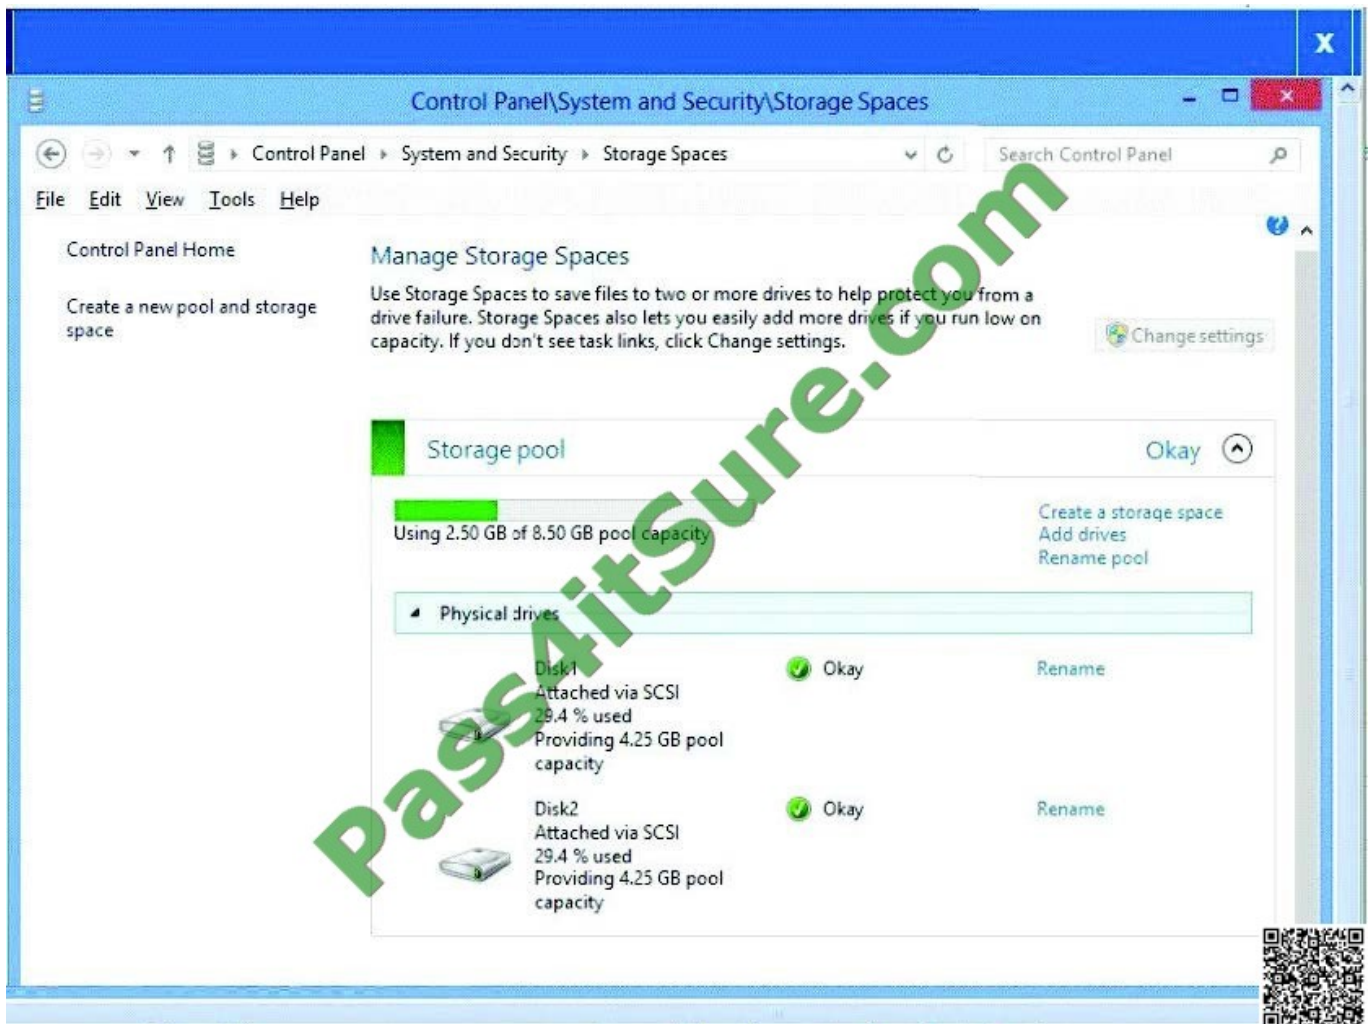

infrastructure.

What should you do?

- A. Start the tablets by using a network boot option.
- B. Start the tablets from a default Windows Recovery Environment (WinRE).
- C. Start the tablets in Windows Recovery mode.
- D. Start the tablets from the Windows To Go workspace.

Correct Answer: A

QUESTION 4

You have a Windows 8.1 Enterprise client computer named Computer1. The Storage Spaces settings of Computer1 are configured as shown in the following exhibit (Click the Exhibit button.)

You plan to create a three-way mirror storage space in the storage pool and to set the size of the storage space to 50 GB.