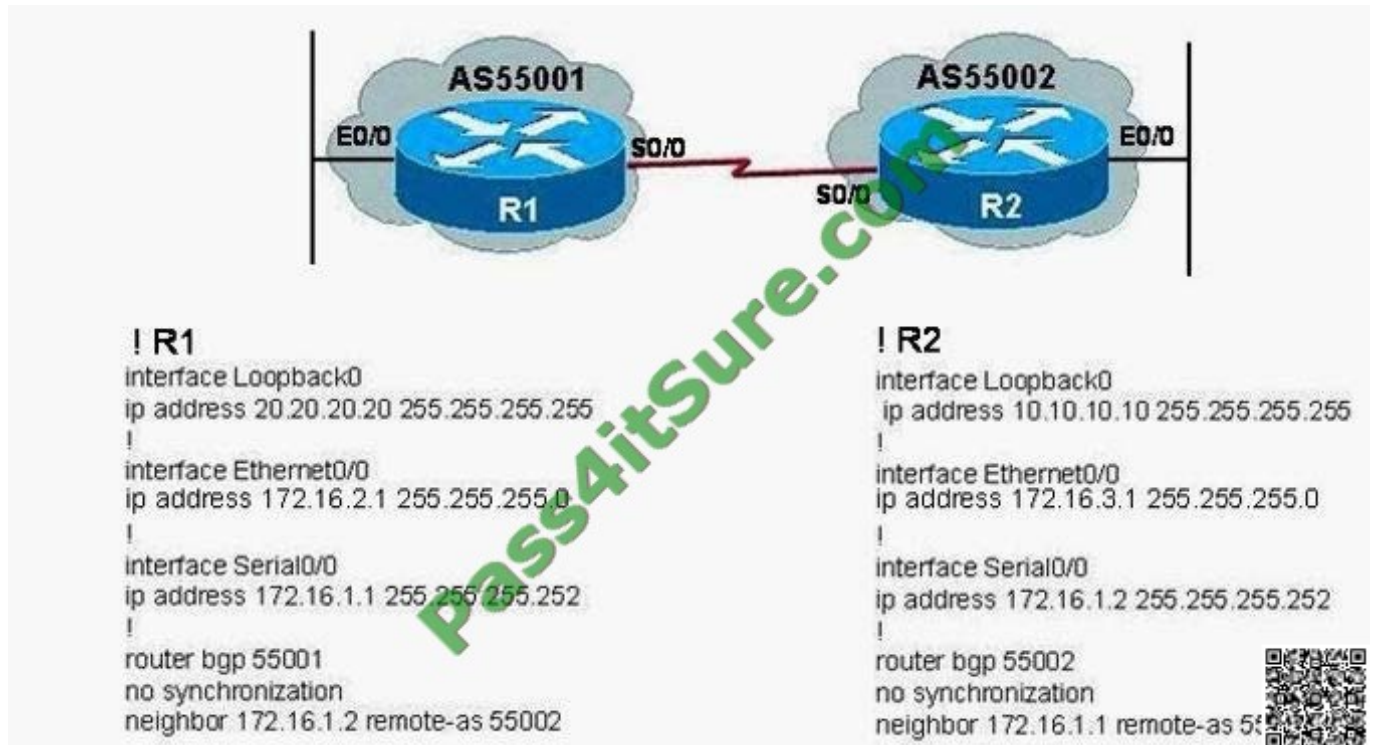

You see the string "PfxCt" and Idle appear in the State/PfxRcd field.

What could be the cause of this issue?

- A. The neighbor has been manually shutdown.
- B. The maximum prefix limit had been set and exceeded.
- C. The interface on the neighbor router is down.
- D. There is a problem with the service provider.

Correct Answer: A

**QUESTION 4**

Examine the topology and the configuration output. If the show ip bgp summary command was issued from R1, how many prefixes would it have in the State/PfxRcd field?

- A. 1
- B. 0
- C. 3
- D. 2