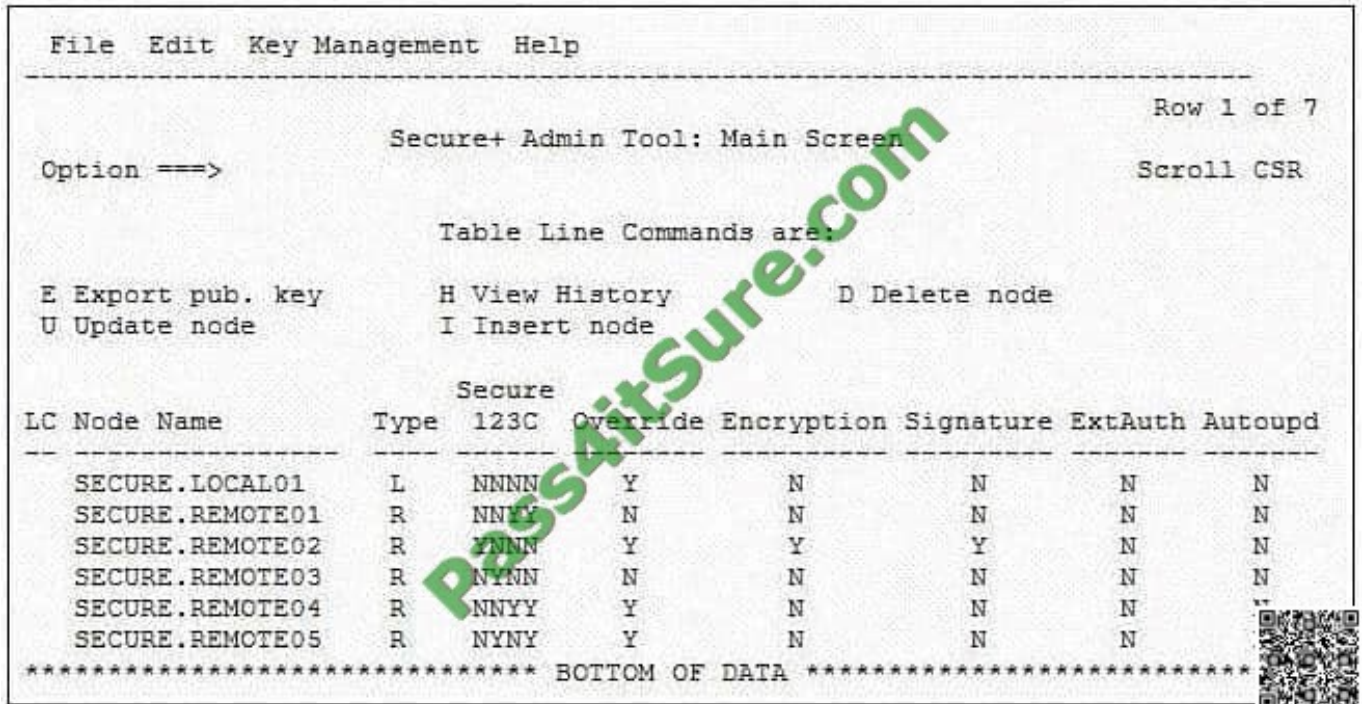

QUESTION 1

A Sterling Connect:Direct for z/OS administrator navigated to the Secure+ Admin Tool: Main Screen?shown here:

Which Connect:Direct Secure+ remote node supports the STS encryption protocol?

- A. SECURE.REMOTE01
- B. SECURE.REMOTE02
- C. SECURE.REMOTE03
- D. SECURE.REMOTE04