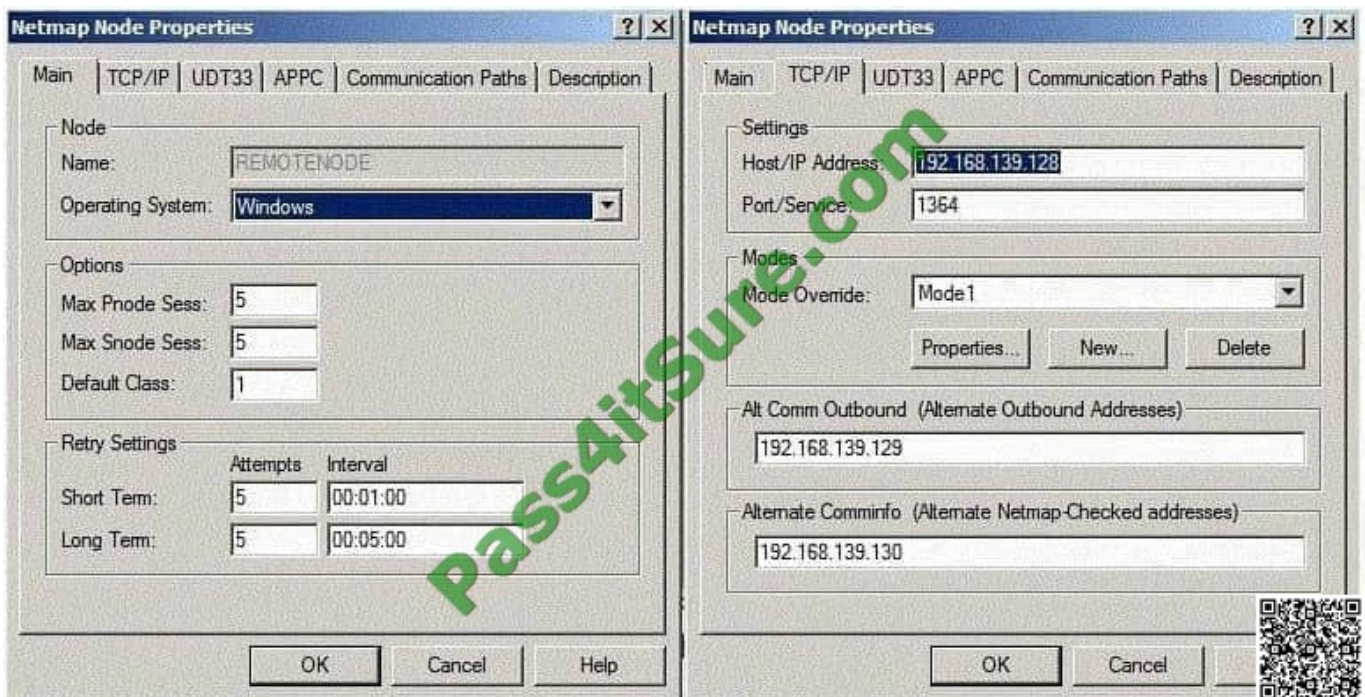

- A. COMPRESS Extended
- B. COMPRESS PRIMECHAR=X\20\
- C. COMPRESS Extended=(CMPlevel=9,WINDsize=15,MEMlevel=9)
- D. No compression.

Correct Answer: D

QUESTION 3

A Sterling Connect:Direct for Windows user1 has submitted process number 4711. User1 asks user2 for assistance with determining process completion. User2 issues a Select Statistics command, which returns information on some other processes, but nothing for process number 4711. What has happened here?

- A. The process has failed to submit.
- B. The process has not completed yet.
- C. User1 is configured with Statistics=N.
- D. User2 is configured with Statistics=Y.

Correct Answer: D

QUESTION 4

A Sterling Connect:Direct for Windows administrator included a new remote node definition into netmap according to the exhibit below:

When the administrator submitted a process to this remote node, the first attempt to establish the session with address 192.168.139.128 failed due a network connection failure. What is the expected behavior for this process?